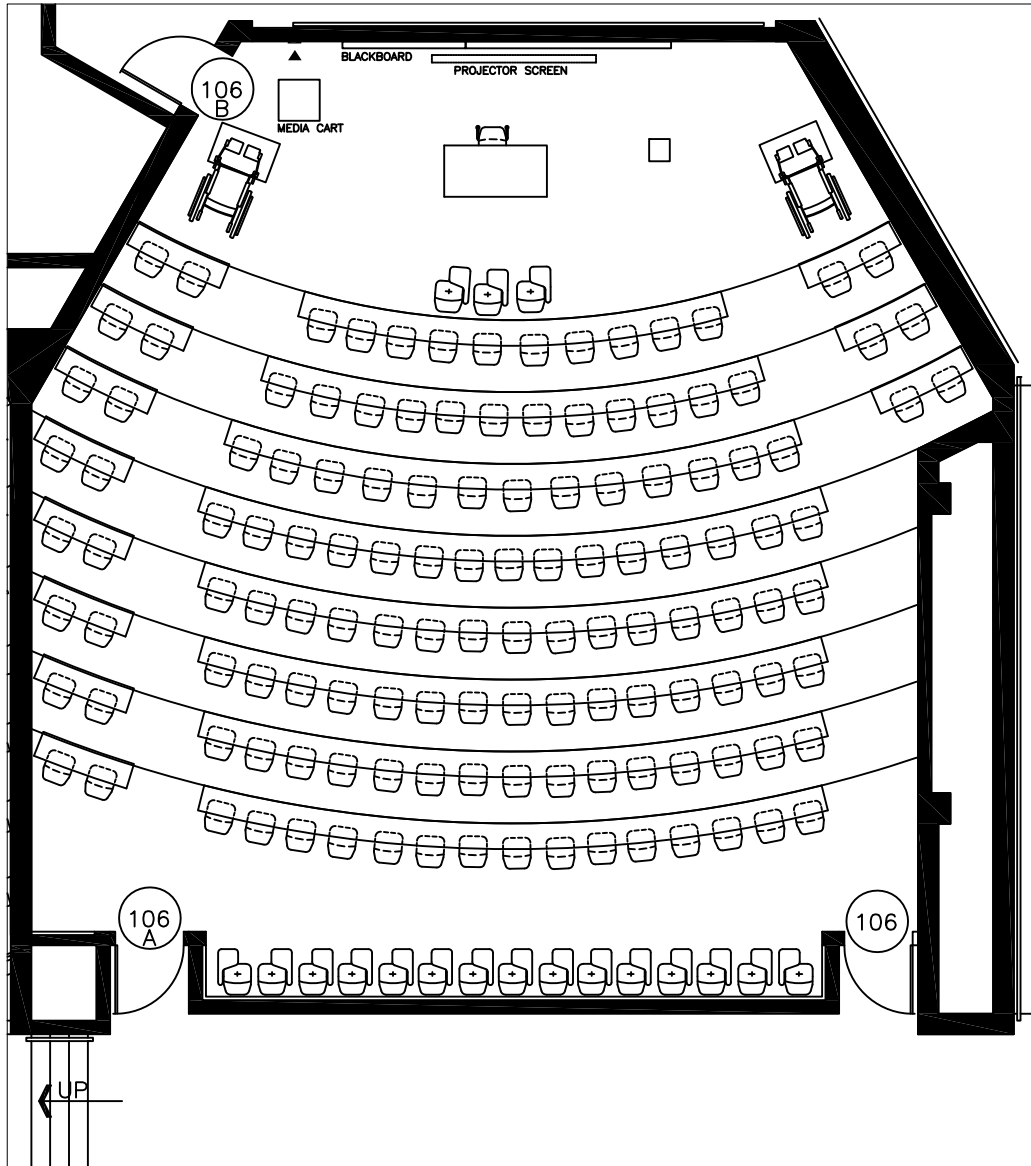

STUDENT SEAT CAPACITY: 152

CHAIR	132
OFFICE CHAIR	—
BARRIER FREE	2
TABLET CHAIR	18
TA CHAIR	—

Curtis Lecture Hall
Lecture Room B106