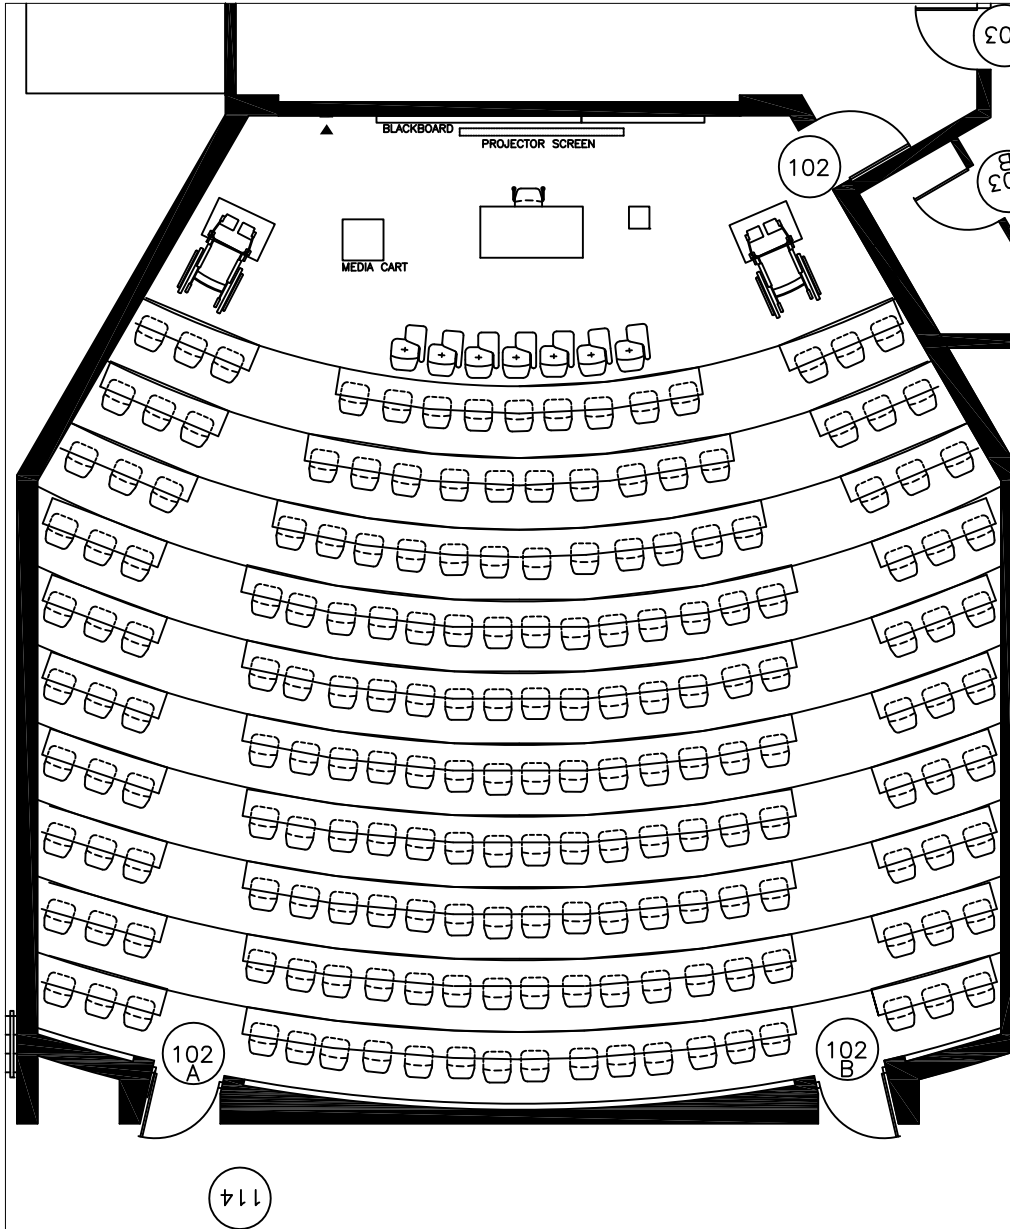

STUDENT SEAT CAPACITY: 198

CHAIR	189
OFFICE CHAIR	—
BARRIER FREE	2
TABLET CHAIR	9
TA CHAIR	—

Curtis Lecture Hall
Lecture Room E102