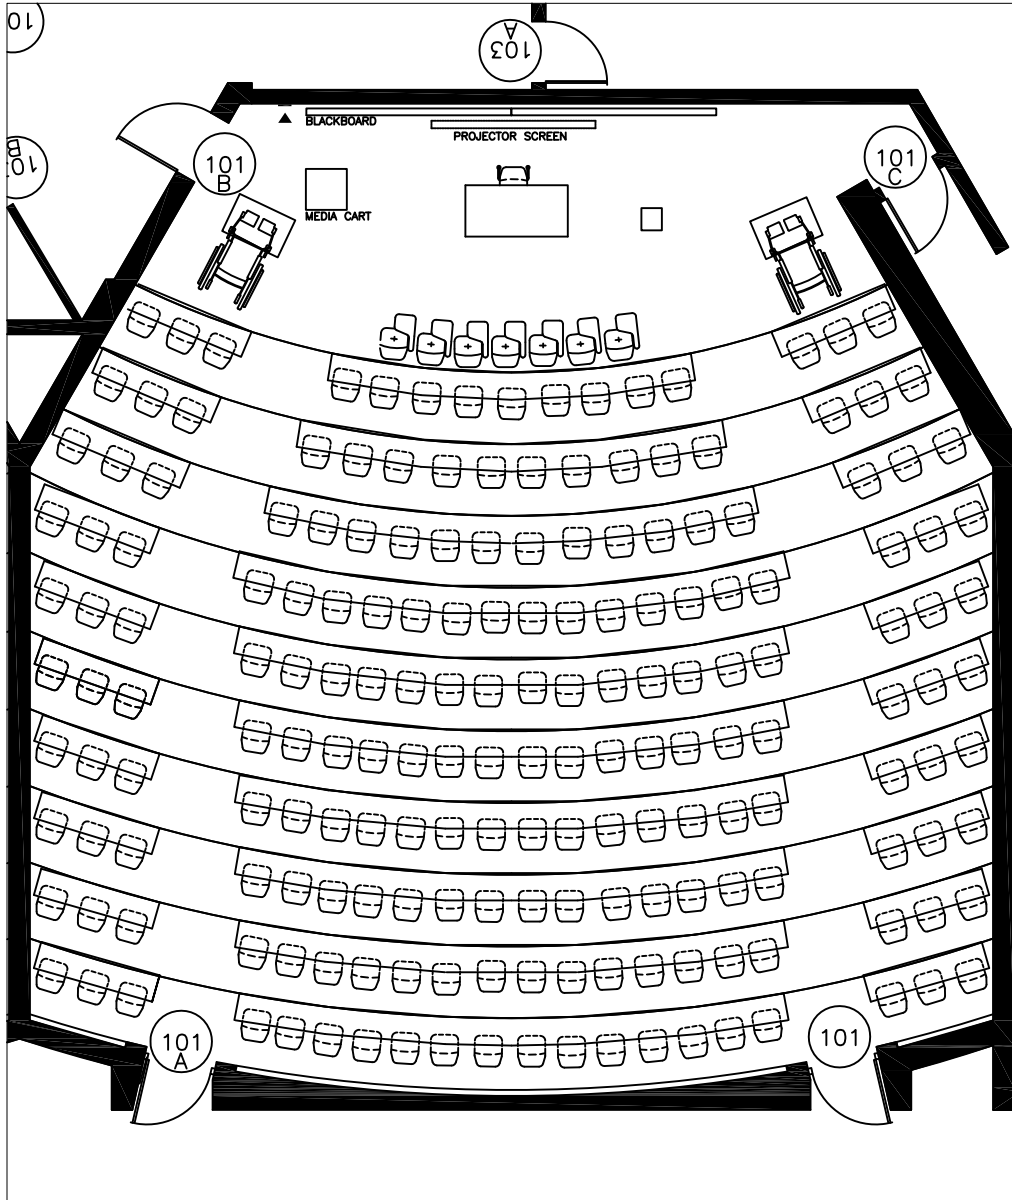

STUDENT SEAT CAPACITY: 198

CHAIR	189
OFFICE CHAIR	—
BARRIER FREE	2
TABLET CHAIR	7
TA CHAIR	—

Curtis Lecture Hall
Lecture Room F101