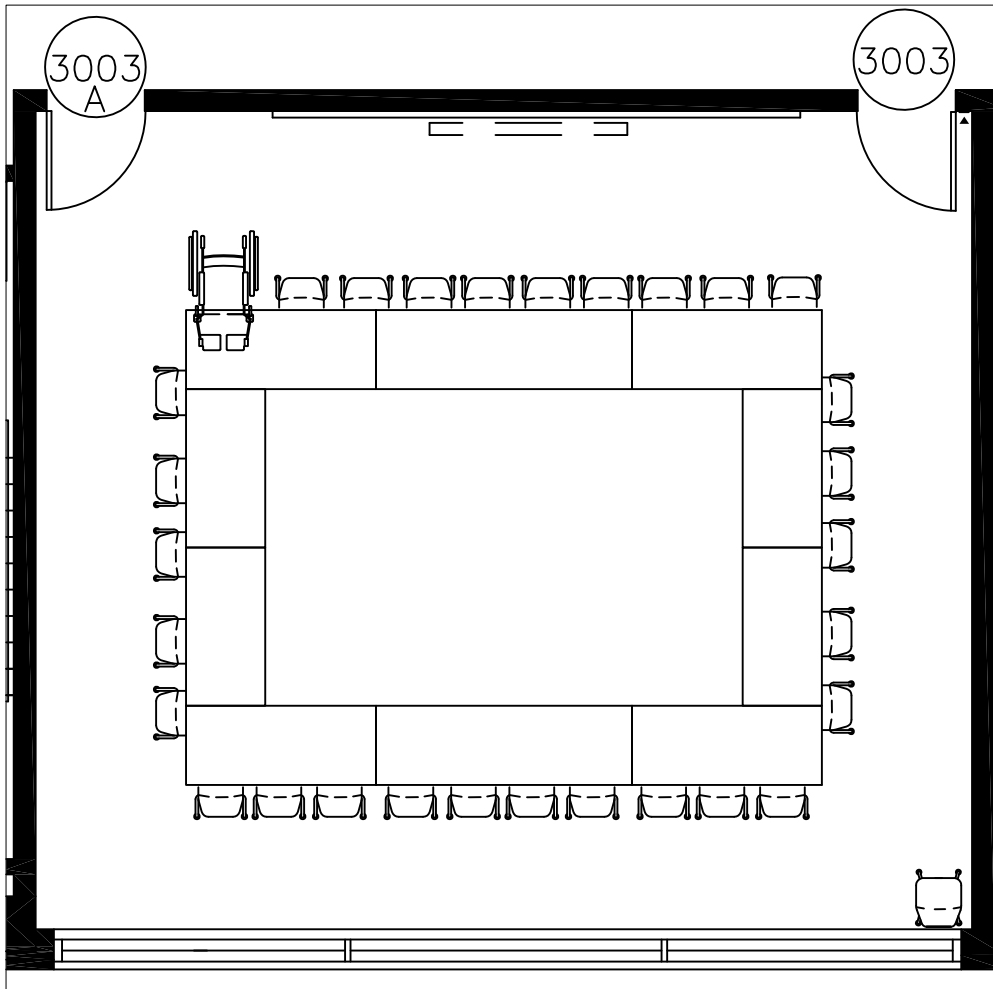

STUDENT SEAT CAPACITY: 30

CHAIR	30
OFFICE CHAIR	-
BARRIER FREE	1 Inc
TABLET CHAIR	-
TA CHAIR	1

Vari Hall
Seminar Room 3003